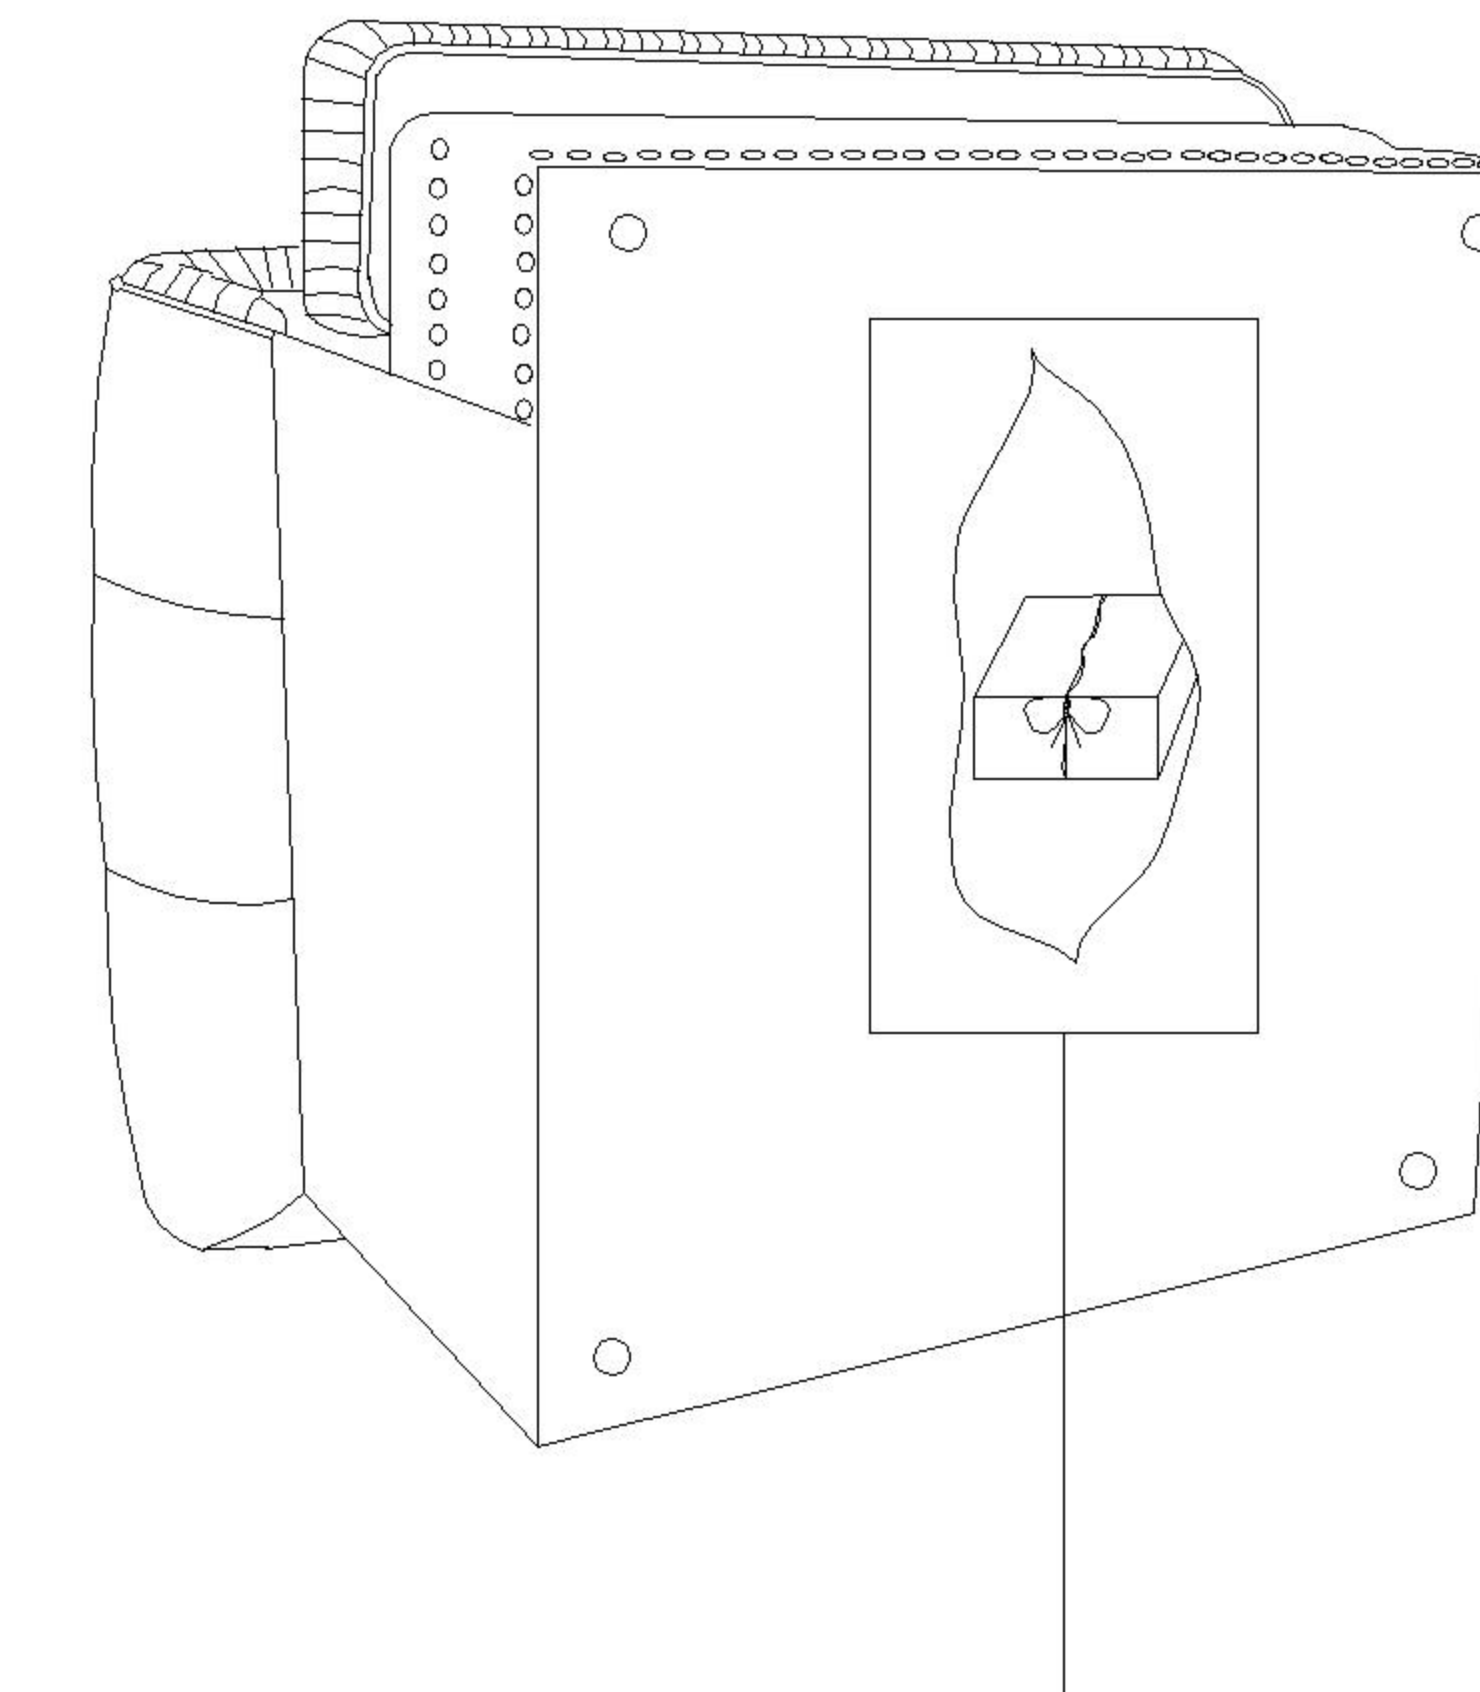

ASSEMBLY INSTRUCTION FOR ACME FURNITURE

MODEL#53097

Thank you for purchasing this quality product. Be sure to check all packing material carefully for small parts which may have come loose inside the carton during shipment. Separate, identify and metal hardware. Compare with parts list to be sure all parts are present. If any part(s) are missing or damaged, please contact your local furniture dealer. For efficient and speedy service, please indicate the model number and code letter of part(s) needed

HARDWARE LIST

NO.	DESCRIPTION	QTY
A	 FRONT AND BACK LEGS	4PCS

STEP1

STEP2

Legs and hardware underneath the sofa

PARTS LIST

DESCRIPTION	PART NAME	QTY (PCS)
1	CHAIR	1
2	PILLOWS	1

STEP3