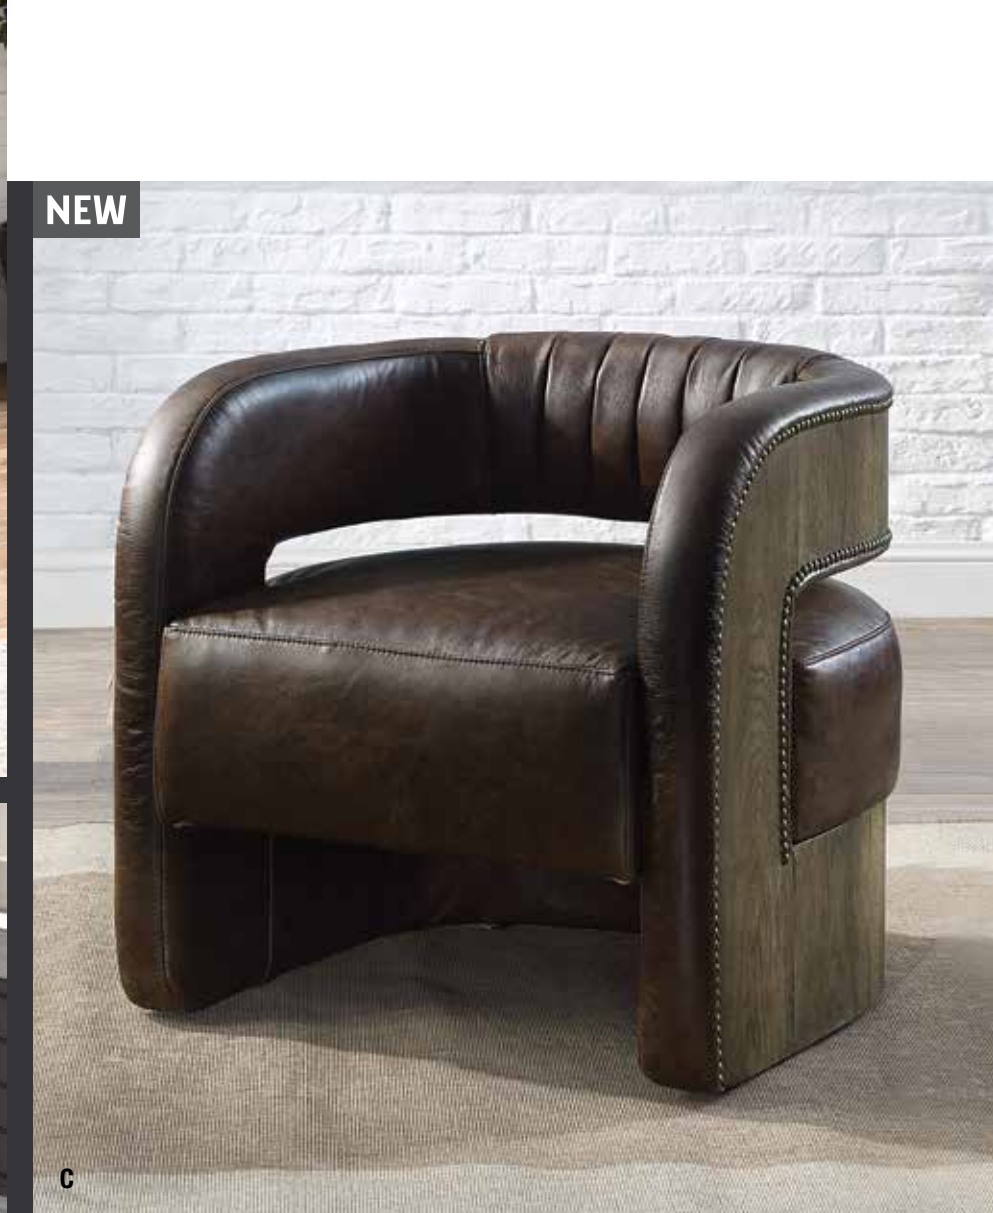

C

NEW

TOP GRAIN LEATHER ACCENT CHAIR

- A. **AC01986 BETLA** Black Top Grain Leather & Aluminum, 32"L x 33"D x 29"H
- B. **AC01987 BETLA** Espresso Top Grain Leather & Aluminum, 32"L x 33"D x 29"H
- C. **AC01989 FEYRE** Espresso Top Grain Leather, 27"L x 26"D x 26"H