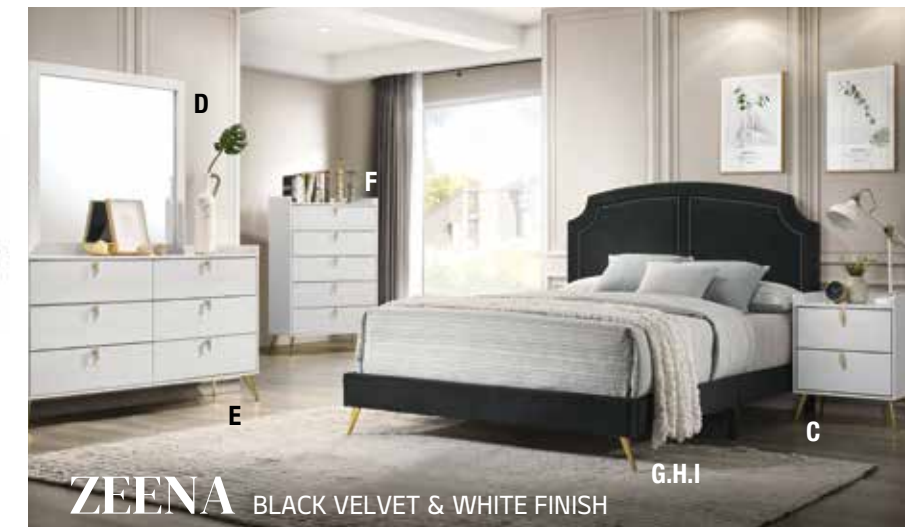

ZEENA BLACK VELVET & WHITE FINISH