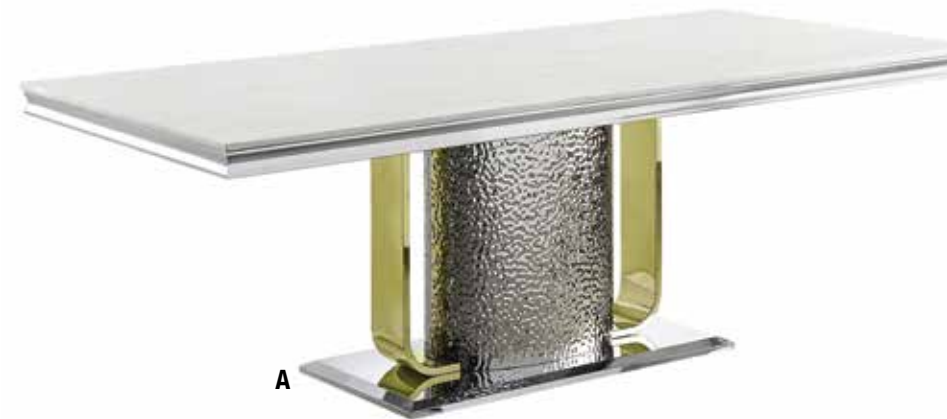

PRODUCT FEATURES :

MAX. AVAILABLE 8 SEATS
STAINLESS STEEL & UPHOLSTERY
PADDED SEAT & BACK CUSHION

A

NEW

A

B

GALLEGOS

This Gallegos dining collection adds a modern silhouette and a mix of glam materials to your dining room. It's crafted from a blend of engineered wood and stainless steel, and it showcases a shiny finish that's sure to make a style statement in your home. This table is built on a pedestal base with a V-shape design for an airy open look. The rectangular tabletop is finished in high-gloss white for an elegant look that is also easy to clean.