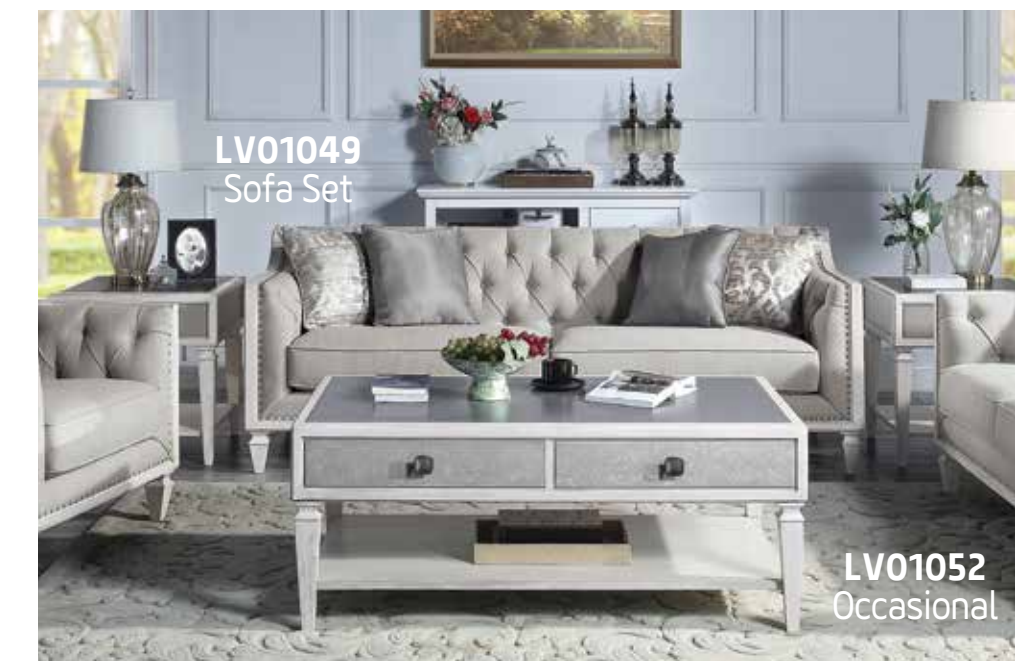

LV01317
TV stand

LV01049
Sofa Set

LV01052
Occasional