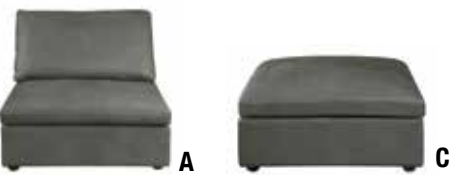

PRODUCT FEATURES :

- WOODEN INNER FRAME
- TIGHT SEAT & BACK CUSHION

MARGOT

Create the sofa of your dreams with our Margot modular sofa. With this sofa, you can go as big or small as you'd like to fit your home's needs. Customizable in size, this sofa can be transformed into an oversized sectional. The gray leather match upholstery paired with the foam filling makes for a buttery soft and comfortable seating.

SUPER SOFT seating