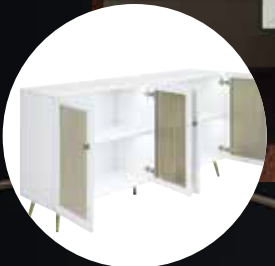

LED LIGHTING

A

NEW

CONSOLE CABINET

GAERWN
WHITE HIGH GLOSS FINISH
A. **AC01939** Console Cabinet w/LED
61"L x 16"W x 35"H

ACCORSA
NATURAL MARBLE
BLACK & GOLD FINISH
B. **AC02109** Console Cabinet
59"L x 15"W x 34"H

NATURAL MARBLE TOP

B

NEW

C

NEW

D

NEW

CONSOLE CABINET

EATON
BRUSHED BLACK & GOLD FINISH
C. **AC02113** Console Cabinet
63"L x 16"W x 34"H

DACIAN
BLUE, BLACK & GOLD FINISH
D. **AC02112** Console Cabinet
59"L x 16"W x 34"H